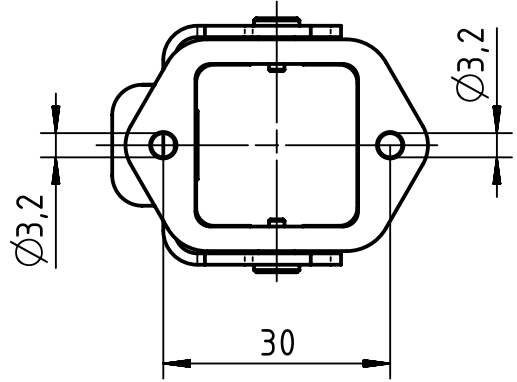

1 2 3 4 5 6

A

B

C

D

Use only in combination with 09 12 000 9905

	All rights reserved Department EL PD - DE	All Dimensions in mm Original Size DIN A4		Scale 1:1	Free size tol.	Ref. Sub. TB 09 62 003 0304 V 11.08.98	
		HARTING Electric GmbH & Co. KG D-32339 Espelkamp	Created by QUADE	Inspected by NICHTERLEIN	Standardisation TIEMANNA	Date 2016-05-13	State Final Release
		Title Han 3EMC-HBM-SL w/o web					
		Type TB	Number 09 62 003 0304			Rev. C	Page 1/1