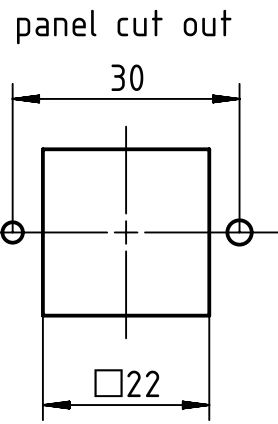

1 2 3 4 5 6

A

B

C

D

Use only in combination with 09 12 000 9905

	All rights reserved Department EL PD - DE	All Dimensions in mm Original Size DIN A4		Scale 1:1	Free size tol.	Ref. Sub. TB 09 62 003 0304 V 11.08.98	
		HARTING Electric GmbH & Co. KG D-32339 Espelkamp	Created by QUADE	Inspected by NICHTERLEIN	Standardisation TIEMANNA	Date 2016-05-13	State Final Release
		Title Han 3EMC-HBM-SL w/o web					
		Type TB	Number 09 62 003 0304			Rev. C	Page 1/1