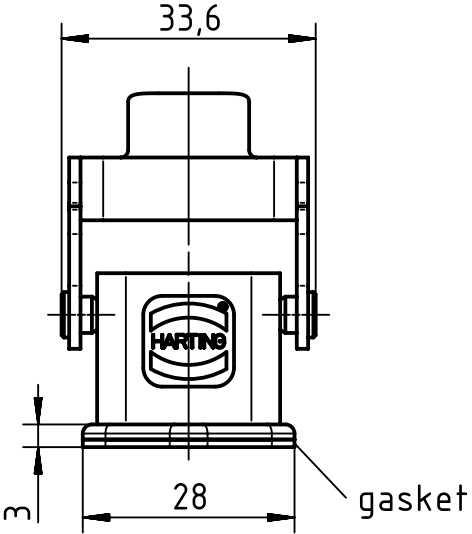

1 2 3 4 5 6

A

B

C

D

Use only in combination with 09 12 000 9905

	All rights reserved Department EL PD - DE	All Dimensions in mm Original Size DIN A4		Scale 1:1	Free size tol.	Ref. Sub. TB 09 62 003 0304 V 11.08.98	
		HARTING Electric GmbH & Co. KG D-32339 Espelkamp	Created by QUADE	Inspected by NICHTERLEIN	Standardisation TIEMANNA	Date 2016-05-13	State Final Release
		Title Han 3EMC-HBM-SL w/o web					
		Type TB	Number 09 62 003 0304			Rev. C	Page 1/1