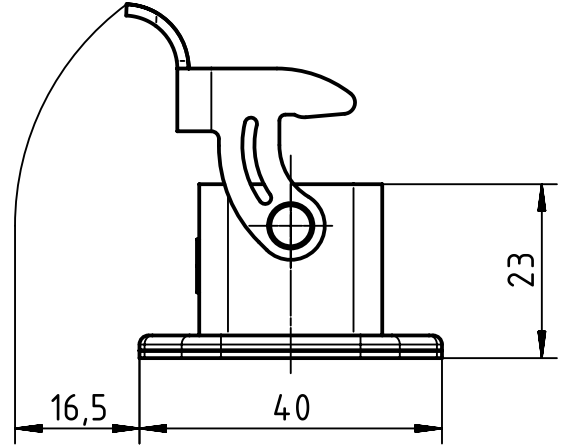

1 2 3 4 5 6

A

B

C

D

Use only in combination with 09 12 000 9905

	All rights reserved Department EL PD - DE	All Dimensions in mm Original Size DIN A4		Scale 1:1	Free size tol.	Ref. Sub. TB 09 62 003 0304 V 11.08.98	
		HARTING Electric GmbH & Co. KG D-32339 Espelkamp	Created by QUADE	Inspected by NICHTERLEIN	Standardisation TIEMANNA	Date 2016-05-13	State Final Release
		Title Han 3EMC-HBM-SL w/o web					
		Type TB	Number 09 62 003 0304			Rev. C	Page 1/1